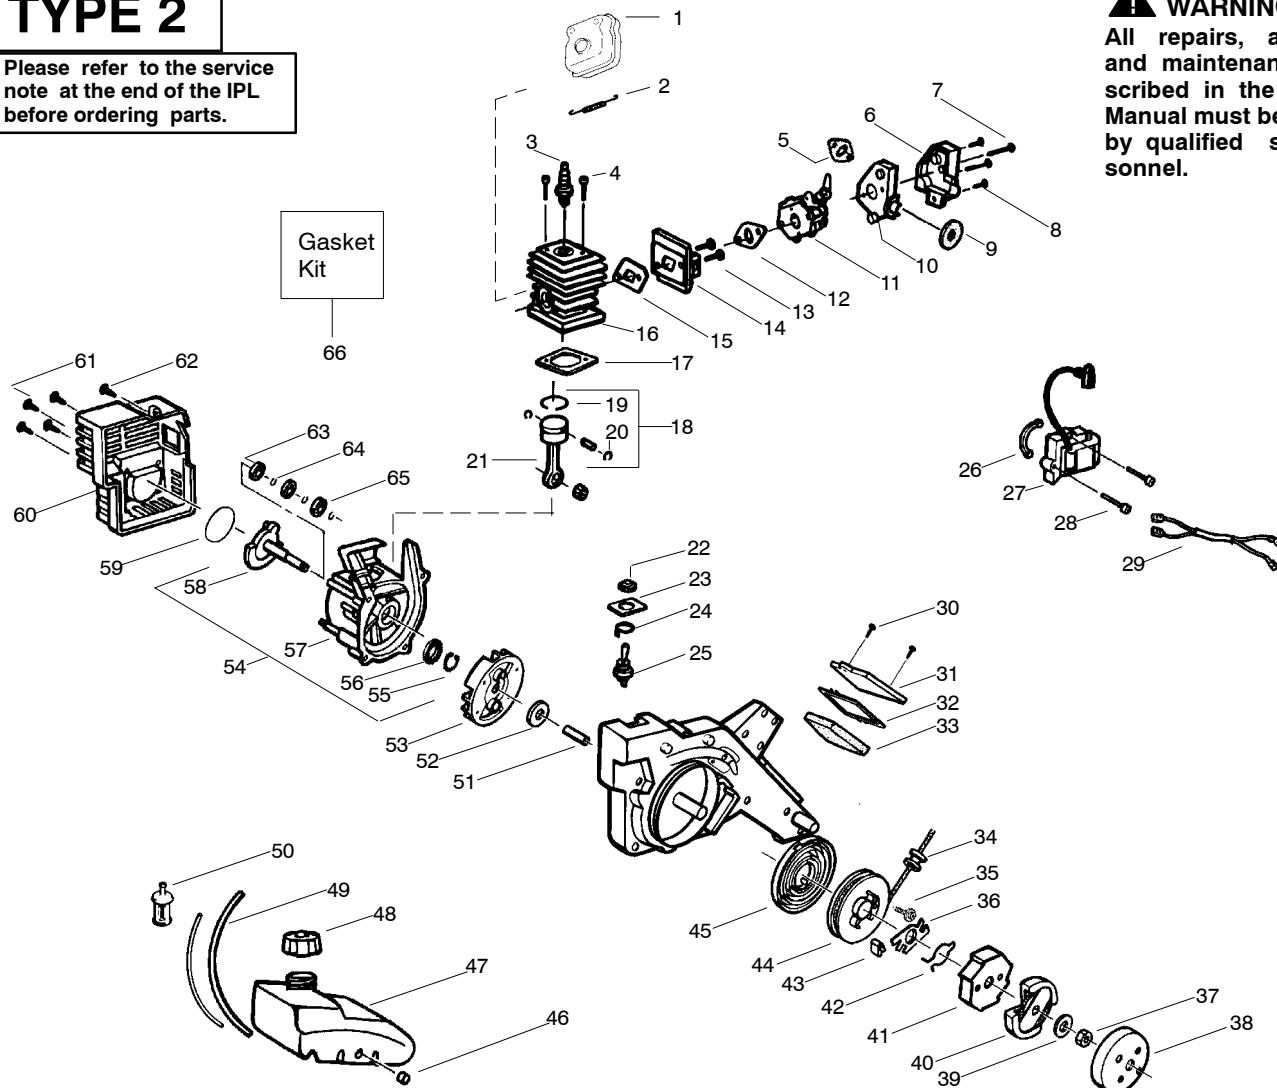

TYPE 2

Please refer to the service note at the end of the IPL before ordering parts.

⚠ WARNING
All repairs, adjustments and maintenance not described in the Operator's Manual must be performed by qualified service personnel.

Ref.	Part No.	Description	Ref.	Part No.	Description	Ref.	Part No.	Description
1.	530071396	Kit-Muffler (incl.#3)	24.	530037066	Terminal-Grounding	47.	530047878	Assy-Fuel Tank (incl. 48,49,50)
2.	530042088	Spring-Muffler	25.	530053920	Assy-Ground Switch (incl. 22-24)	48.	530014347	Assy-Fuel Cap
3.	952030249	Plug-Spark (RCJ-6Y)	26.	530036145	Spacer-Module	49.	530069599	Kit-Fuel Line
4.	530015953	Screw	27.	530039163	Module-Ignition	50.	530095646	Assy-Fuel Pick-up
5.	530071611	Gasket-Carb/Bracket(kit)	28.	530015954	Screw	51.	530036927	Spacer-Flywheel
6.	530036622	Cover-Air Box	29.	530014655	Assy-Switch Wire	52.	530015828	Washer-Flat
7.	530015887	Screw	30.	530015983	Screw	53.	530039149	Assy-Flywheel
8.	530015886	Screw	31.	530036631	Cover-Air Filter	54.	530014906	Assy-C/shaft & C/case (incl. 55-58, & 63-65)
9.	530071611	Seal-Foam (kit)	32.	530071611	Gasket-Cover (kit)	55.	530015941	Retainer-C'shaft
10.	530036626	Base-Air Box	33.	530036664	Foam-Air Filter	56.	530019179	Seal-Crankcase
11.	---	Kit-Carb.	34.	530037224	Eyelet	57.	530012414	Assy-C'case (incl.56,63-65)
	530069654	(WT-308)	35.	530016080	Screw	58.	530052344	Assy-Crankshaft
	530071634	(Wt-630)	36.	530042073	Cam-Starter	59.	530071363	O-ring-c'case/shrd (kit)
12.	530071611	Gasket-Carb.(kit)	37.	530626605	Nut	60.	530036555	Shroud
13.	530016014	Screw	38.	530036665	Drum-Clutch	61.	530015810	Screw
14.	530052236	Adapter-Carb.	39.	530015127	Washer-Flywheel	62.	530015934	Screw
15.	530071611	Gasket-Cyl./Carb. (kit)	40.	530014832	Assy-Clutch	63.	530032125	Bearing-Inner
16.	530071359	Kit-Cylinder	41.	530036922	Cup-Starter	64.	530015945	Retainer-C'case
17.	530071611	Gasket-Cyl. (kit)	42.	530042072	Wire-Starter Dog	65.	530032124	Bearing-Outer
18.	530071357	Kit-Piston(incl.19,20)	43.	530027162	Dog-Starter	66.	530071611	Kit Gasket (incl.5,9,12,15,17,32,59)
19.	530015162	Retainer-Pin	44.	530069418	Kit-Starter Pulley(incl.35)			
20.	530055120	Ring-Piston	45.	530037229	Spring-Starter			
21.	530069945	Kit-Conn. Rod Assy.	46.	530053725	Isolator-Crankcase			
22.	530016038	Boot-Switch w/nut						
23.	530053921	Plate-Switch Indicator						

✓ = NEW PART NUMBER FOR THIS IPL   * = REFER TO THE SERVICE REFERENCE INDICATED FOR MORE INFORMATION. (LOCATED AT END OF IPL)
● = THESE PARTS ARE ILLUSTRATED FOR CLARITY. ORDER COMPLETE ASSEMBLY.